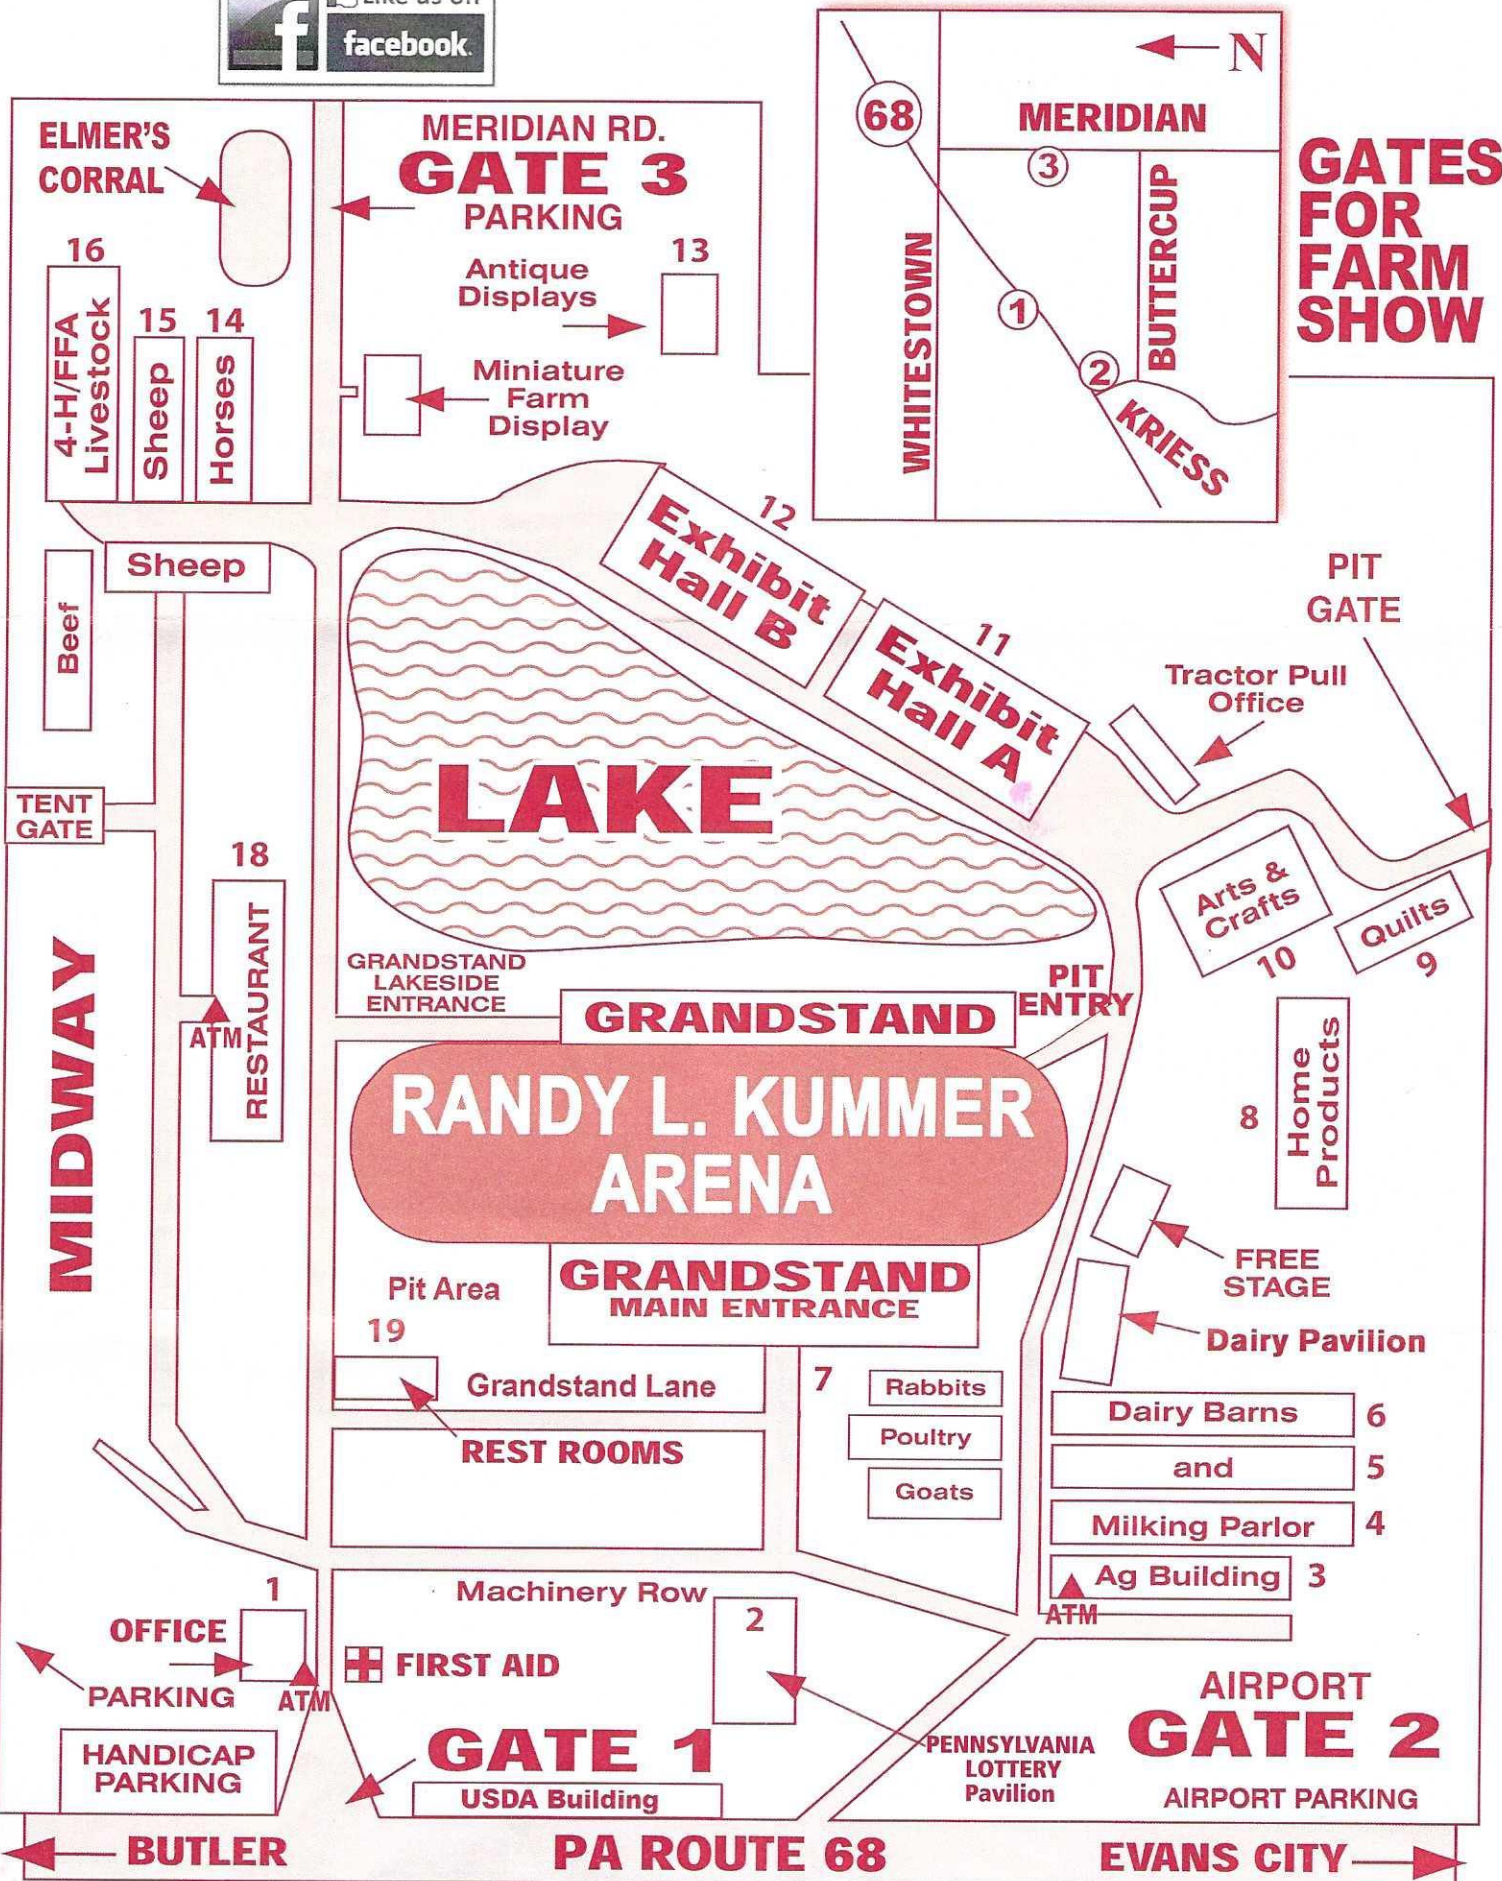

GATES FOR FARM SHOW

4 miles west of Butler on Rt. 68 From 1-79 take Exit 87 (PA-68), 12 miles east on Rt. 68